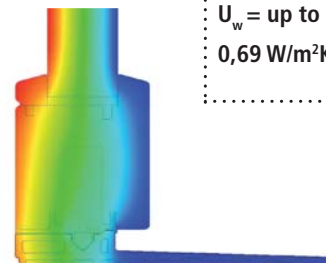

A high performance project without limits

A 25 mm maximum thickness threshold at the same level of the floor. The Climatech threshold offers the minimum visual impact and guarantees incredible thermal performances, thanks to the innovative fiberglass reinforced material.

Imago is a barrier against air, water and wind thanks to the accessories range which have been tested in every condition.